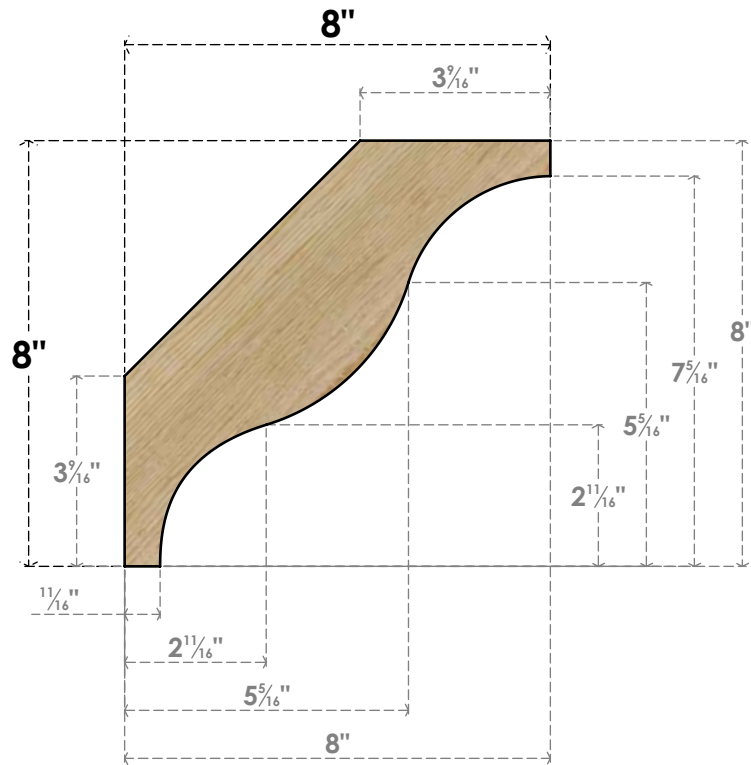

BRC06X08X08FST00RDF

6"W X 8"D X 8"H FUNSTON ROUGH SAWN BRACE, DOUGLAS FIR

SIDE

FRONT

EKENA MILLWORK
2300 WEST MAIN ST.
CLARKSVILLE, TX 75426
TOLL FREE: 866-607-0453
WWW.EKENAMILLWORK.COM

NOTES

1. INSTALLATION TO BE COMPLETED IN ACCORDANCE WITH MANUFACTURER'S SPECIFICATIONS.
2. DRAWING MAY NOT BE TO SCALE
3. THIS DRAWING IS INTENDED FOR DESIGN AND PLANNING PURPOSES ONLY.
4. ALL INFORMATION CONTAINED HEREIN WAS CURRENT AT THE TIME OF DEVELOPMENT BUT MUST BE REVIEWED AND APPROVED BY THE PRODUCT MANUFACTURER TO BE CONSIDERED ACCURATE.
5. PRODUCTS ARE NOT KILN DRIED. THIS ITEM IS UNIQUE AND WILL CONTAIN THE NATURAL VARIATIONS THAT THE WOOD SPECIES OFFERS. THIS MAY RESULT IN VARIATIONS UP TO 1/4"