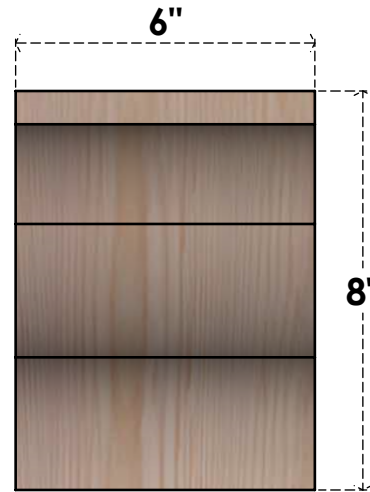

BRC06X08X08FST00RDF

6"W X 8"D X 8"H FUNSTON ROUGH SAWN BRACE, DOUGLAS FIR

SIDE

FRONT

EKENA MILLWORK
2300 WEST MAIN ST.
CLARKSVILLE, TX 75426
TOLL FREE: 866-607-0453
WWW.EKENAMILLWORK.COM

NOTES

1. INSTALLATION TO BE COMPLETED IN ACCORDANCE WITH MANUFACTURER'S SPECIFICATIONS.
2. DRAWING MAY NOT BE TO SCALE
3. THIS DRAWING IS INTENDED FOR DESIGN AND PLANNING PURPOSES ONLY.
4. ALL INFORMATION CONTAINED HEREIN WAS CURRENT AT THE TIME OF DEVELOPMENT BUT MUST BE REVIEWED AND APPROVED BY THE PRODUCT MANUFACTURER TO BE CONSIDERED ACCURATE.
5. PRODUCTS ARE NOT KILN DRIED. THIS ITEM IS UNIQUE AND WILL CONTAIN THE NATURAL VARIATIONS THAT THE WOOD SPECIES OFFERS. THIS MAY RESULT IN VARIATIONS UP TO 1/4"