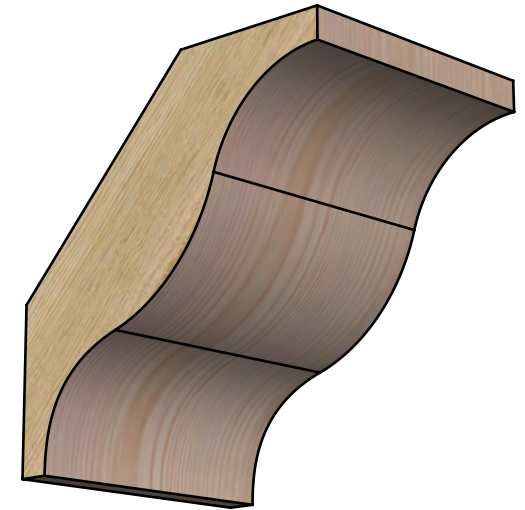

BRC06X08X08FST00RDF

6"W X 8"D X 8"H FUNSTON ROUGH SAWN BRACE, DOUGLAS FIR

SIDE

FRONT

EKENA MILLWORK
2300 WEST MAIN ST.
CLARKSVILLE, TX 75426
TOLL FREE: 866-607-0453
WWW.EKENAMILLWORK.COM

NOTES

1. INSTALLATION TO BE COMPLETED IN ACCORDANCE WITH MANUFACTURER'S SPECIFICATIONS.
2. DRAWING MAY NOT BE TO SCALE
3. THIS DRAWING IS INTENDED FOR DESIGN AND PLANNING PURPOSES ONLY.
4. ALL INFORMATION CONTAINED HEREIN WAS CURRENT AT THE TIME OF DEVELOPMENT BUT MUST BE REVIEWED AND APPROVED BY THE PRODUCT MANUFACTURER TO BE CONSIDERED ACCURATE.
5. PRODUCTS ARE NOT KILN DRIED. THIS ITEM IS UNIQUE AND WILL CONTAIN THE NATURAL VARIATIONS THAT THE WOOD SPECIES OFFERS. THIS MAY RESULT IN VARIATIONS UP TO 1/4"